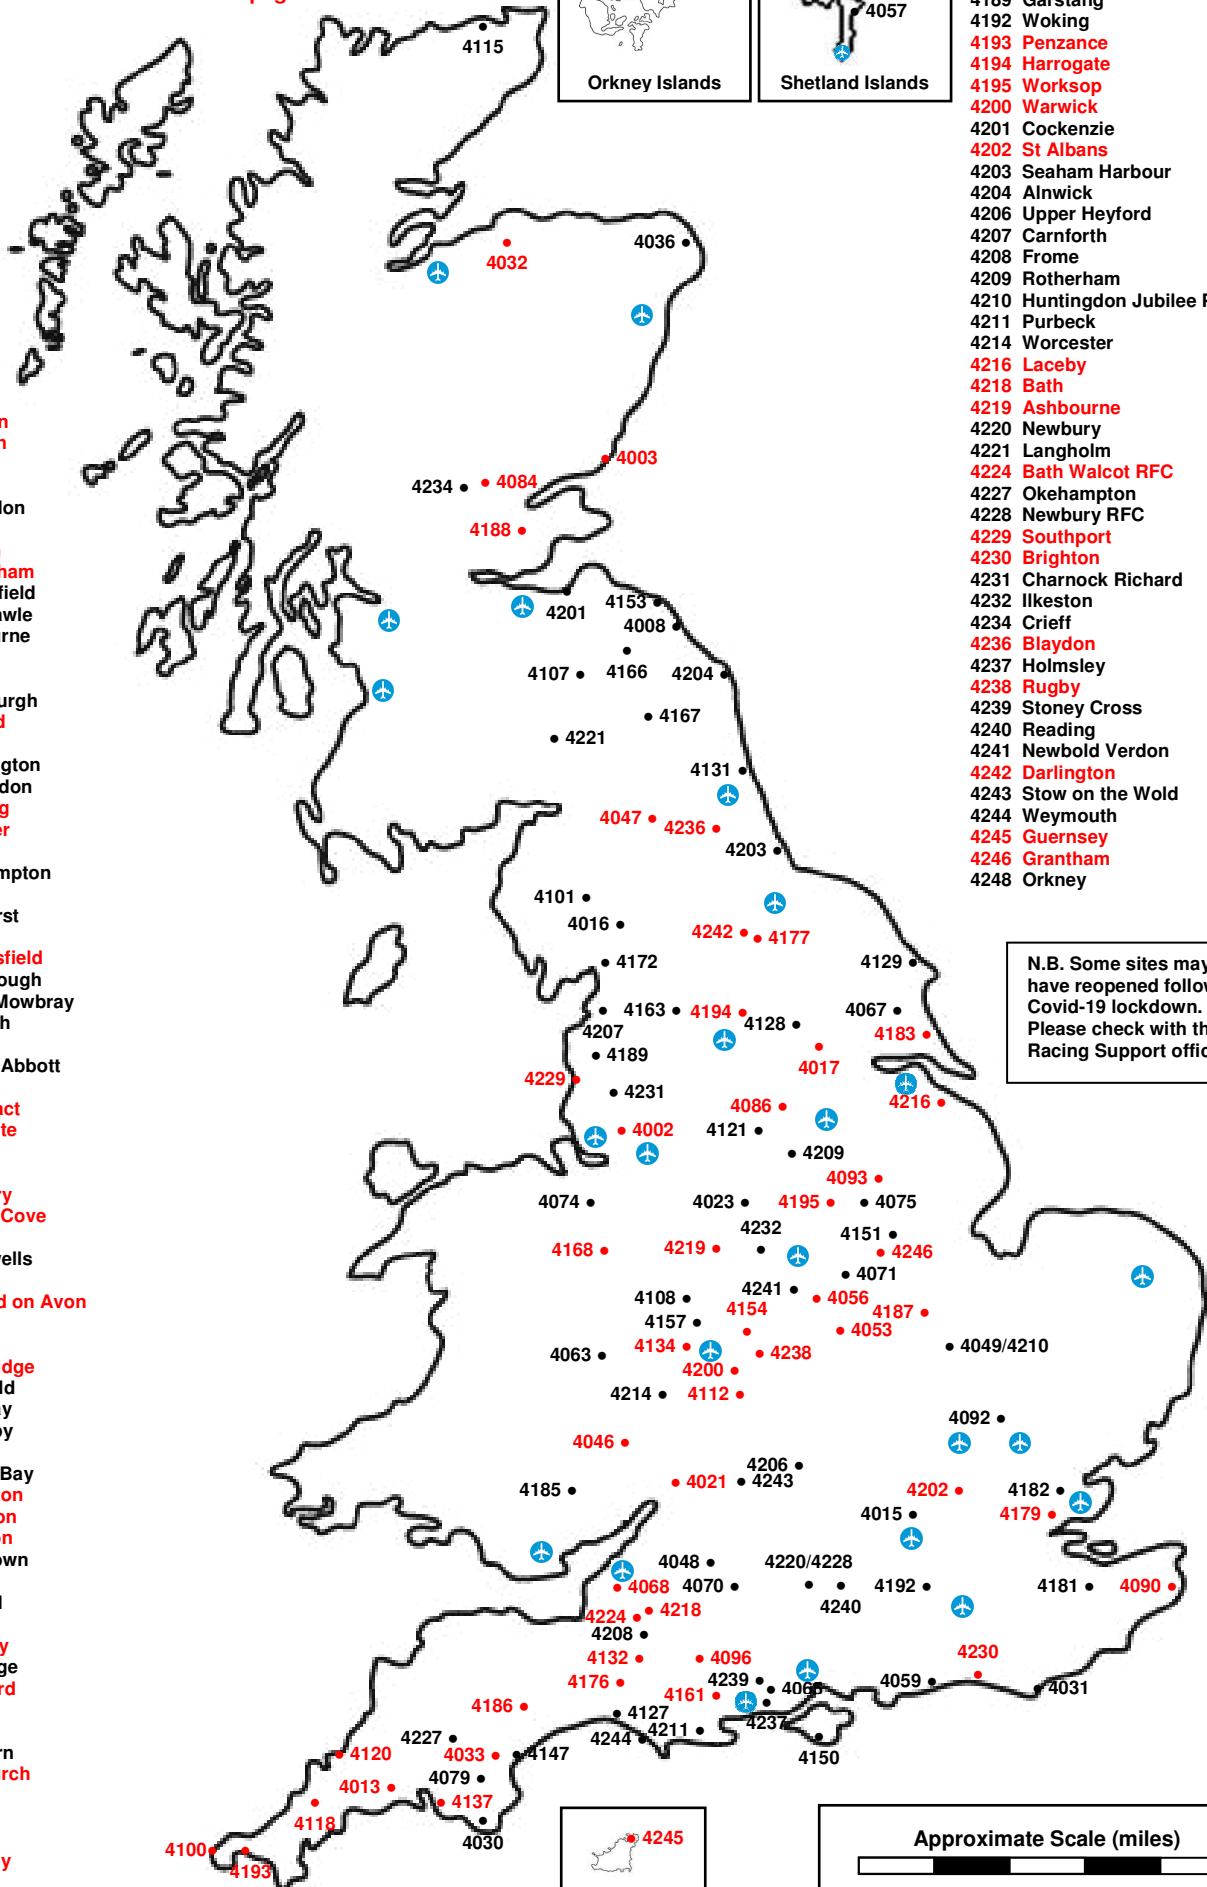

RPRA Inland Liberation Sites

Approximate position – January 2022

 Major airports – No liberations within 8 miles at ANY time

Sites in red indicate where local airfields are to be notified – see Rule Book page 28

- 4002 Appleton
- 4003 Arbroath
- 4008 Berwick
- 4013 Bodmin
- 4015 Bovingdon
- 4016 Brough
- 4017 Bubwith
- 4021 Cheltenham
- 4023 Chesterfield
- 4030 East Prawle
- 4031 Eastbourne
- 4032 Elgin
- 4033 Exeter
- 4036 Fraserburgh
- 4046 Hereford
- 4047 Hexham
- 4048 Hullavington
- 4049 Huntingdon
- 4053 Kettering
- 4056 Leicester
- 4057 Lerwick
- 4059 Littlehampton
- 4063 Ludlow
- 4065 Lyndhurst
- 4067 Malton
- 4068 Mangotsfield
- 4070 Marlborough
- 4071 Melton Mowbray
- 4074 Nantwich
- 4075 Newark
- 4079 Newton Abbott
- 4084 Perth
- 4086 Pontefract
- 4090 Ramsgate
- 4092 Reed
- 4093 Retford
- 4096 Salisbury
- 4100 Sennen Cove
- 4101 Shap
- 4107 St Boswells
- 4108 Stafford
- 4112 Stratford on Avon
- 4115 Thurso
- 4118 Truro
- 4120 Wadebridge
- 4121 Wakefield
- 4127 West Bay
- 4128 Wetherby
- 4129 Whitby
- 4131 Whitley Bay
- 4132 Wincanton
- 4134 Wollaston
- 4137 Yelverton
- 4147 Kingsdown
- 4150 Chale
- 4151 Sleaford
- 4153 Dunbar
- 4154 Coventry
- 4157 Penkridge
- 4161 Blandford
- 4163 Ingleton
- 4166 Kelso
- 4167 Otterburn
- 4168 Whitchurch
- 4172 Tebay
- 4176 Yeovil
- 4177 Aycliffe
- 4179 Billericay