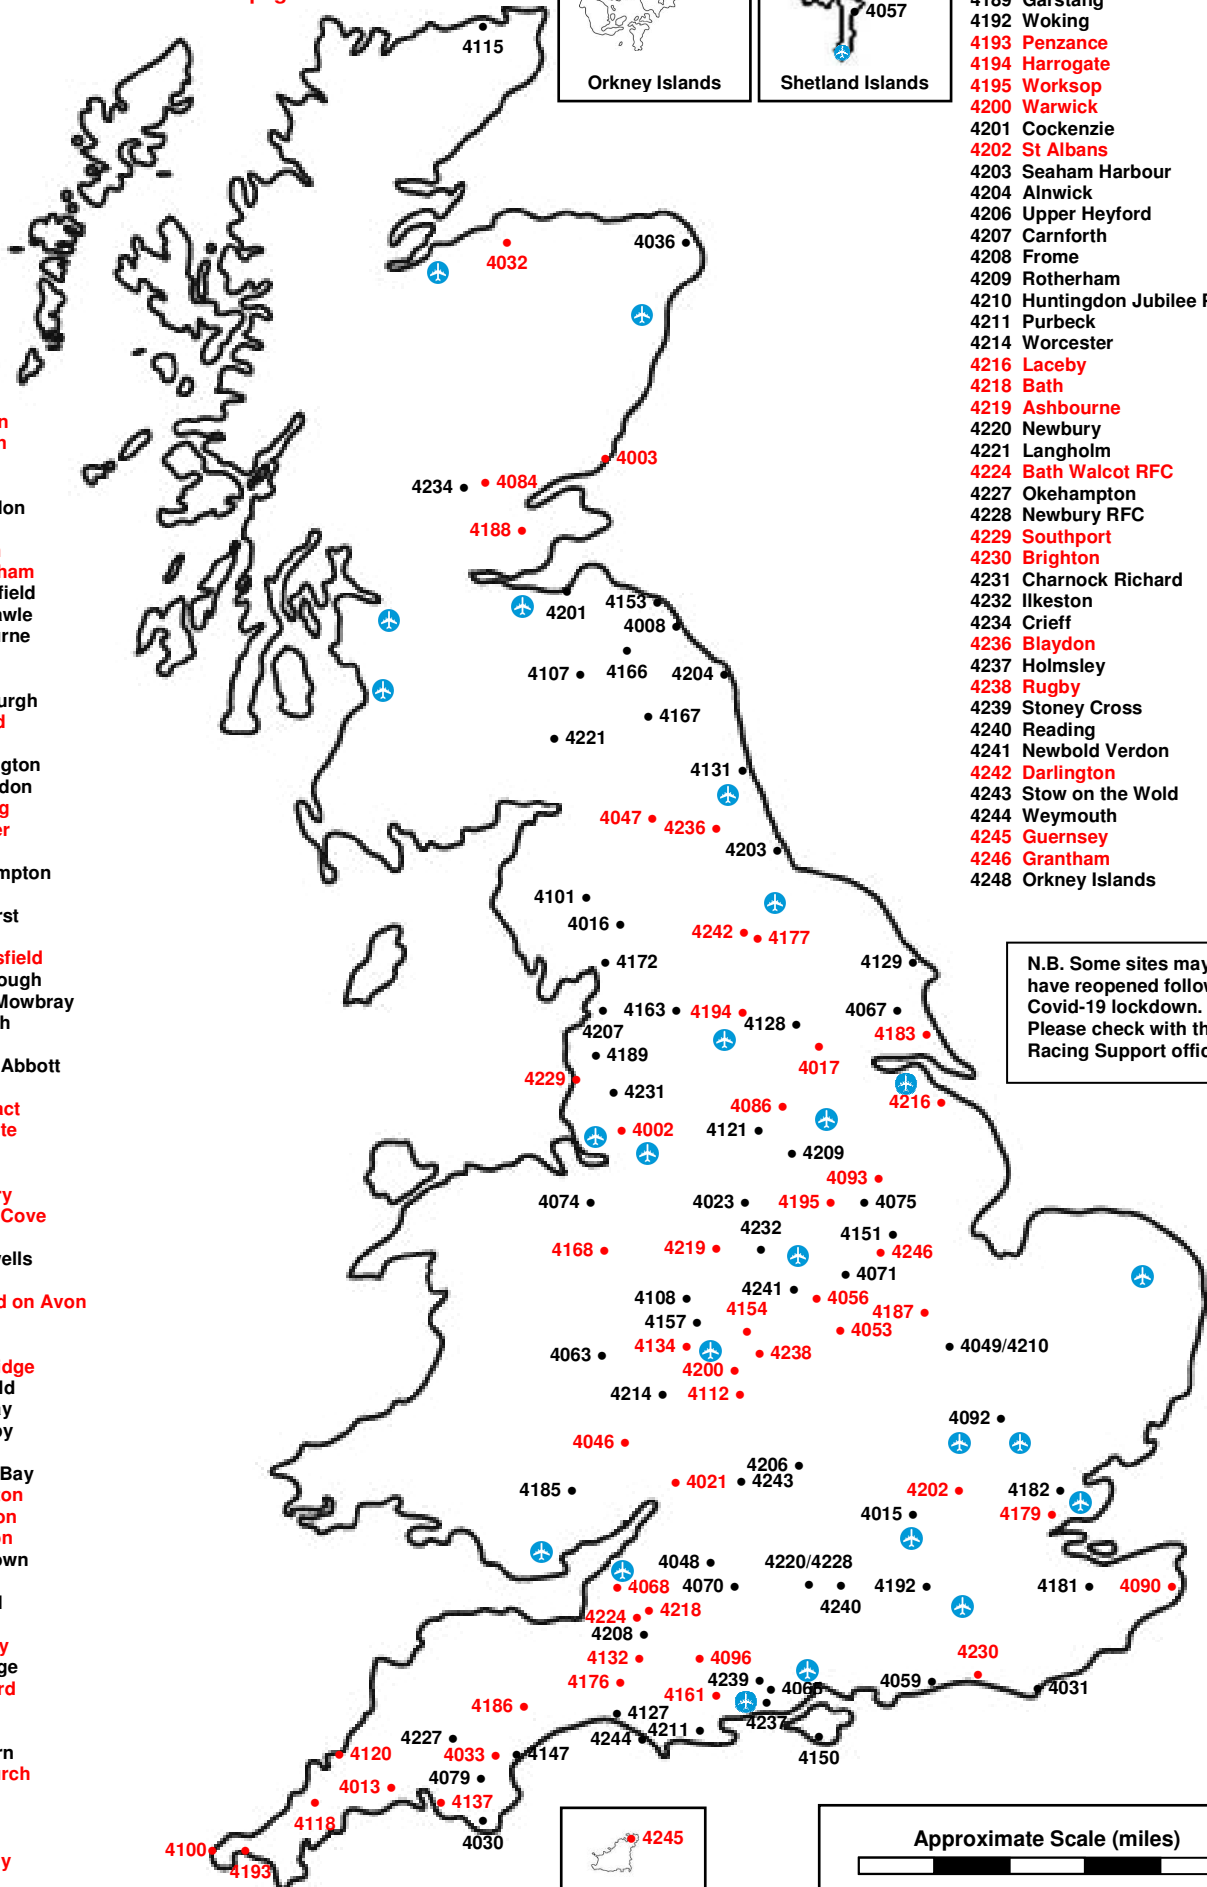

RPRA Inland Liberation Sites

Approximate position – May 2022

 Major airports – No liberations within 8 miles at ANY time

Sites in red indicate where local airfields are to be notified – see Rule Book page 28

- 4002 Appleton
- 4003 Arbroath
- 4008 Berwick
- 4013 Bodmin
- 4015 Bovingdon
- 4016 Brough
- 4017 Bubwith
- 4021 Cheltenham
- 4023 Chesterfield
- 4030 East Prawle
- 4031 Eastbourne
- 4032 Elgin
- 4033 Exeter
- 4036 Fraserburgh
- 4046 Hereford
- 4047 Hexham
- 4048 Hullavington
- 4049 Huntingdon
- 4053 Kettering
- 4056 Leicester
- 4057 Lerwick
- 4059 Littlehampton
- 4063 Ludlow
- 4065 Lyndhurst
- 4067 Malton
- 4068 Mangotsfield
- 4070 Marlborough
- 4071 Melton Mowbray
- 4074 Nantwich
- 4075 Newark
- 4079 Newton Abbott
- 4084 Perth
- 4086 Pontefract
- 4090 Ramsgate
- 4092 Reed
- 4093 Retford
- 4096 Salisbury
- 4100 Sennen Cove
- 4101 Shap
- 4107 St Boswells
- 4108 Stafford
- 4112 Stratford on Avon
- 4115 Thurso
- 4118 Truro
- 4120 Wadebridge
- 4121 Wakefield
- 4127 West Bay
- 4128 Wetherby
- 4129 Whitby
- 4131 Whitley Bay
- 4132 Wincanton
- 4134 Wollaston
- 4137 Yelverton
- 4147 Kingsdown
- 4150 Chale
- 4151 Sleaford
- 4153 Dunbar
- 4154 Coventry
- 4157 Penkridge
- 4161 Blandford
- 4163 Ingleton
- 4166 Kelso
- 4167 Otterburn
- 4168 Whitchurch
- 4172 Tebay
- 4176 Yeovil
- 4177 Aycliffe
- 4179 Billericay