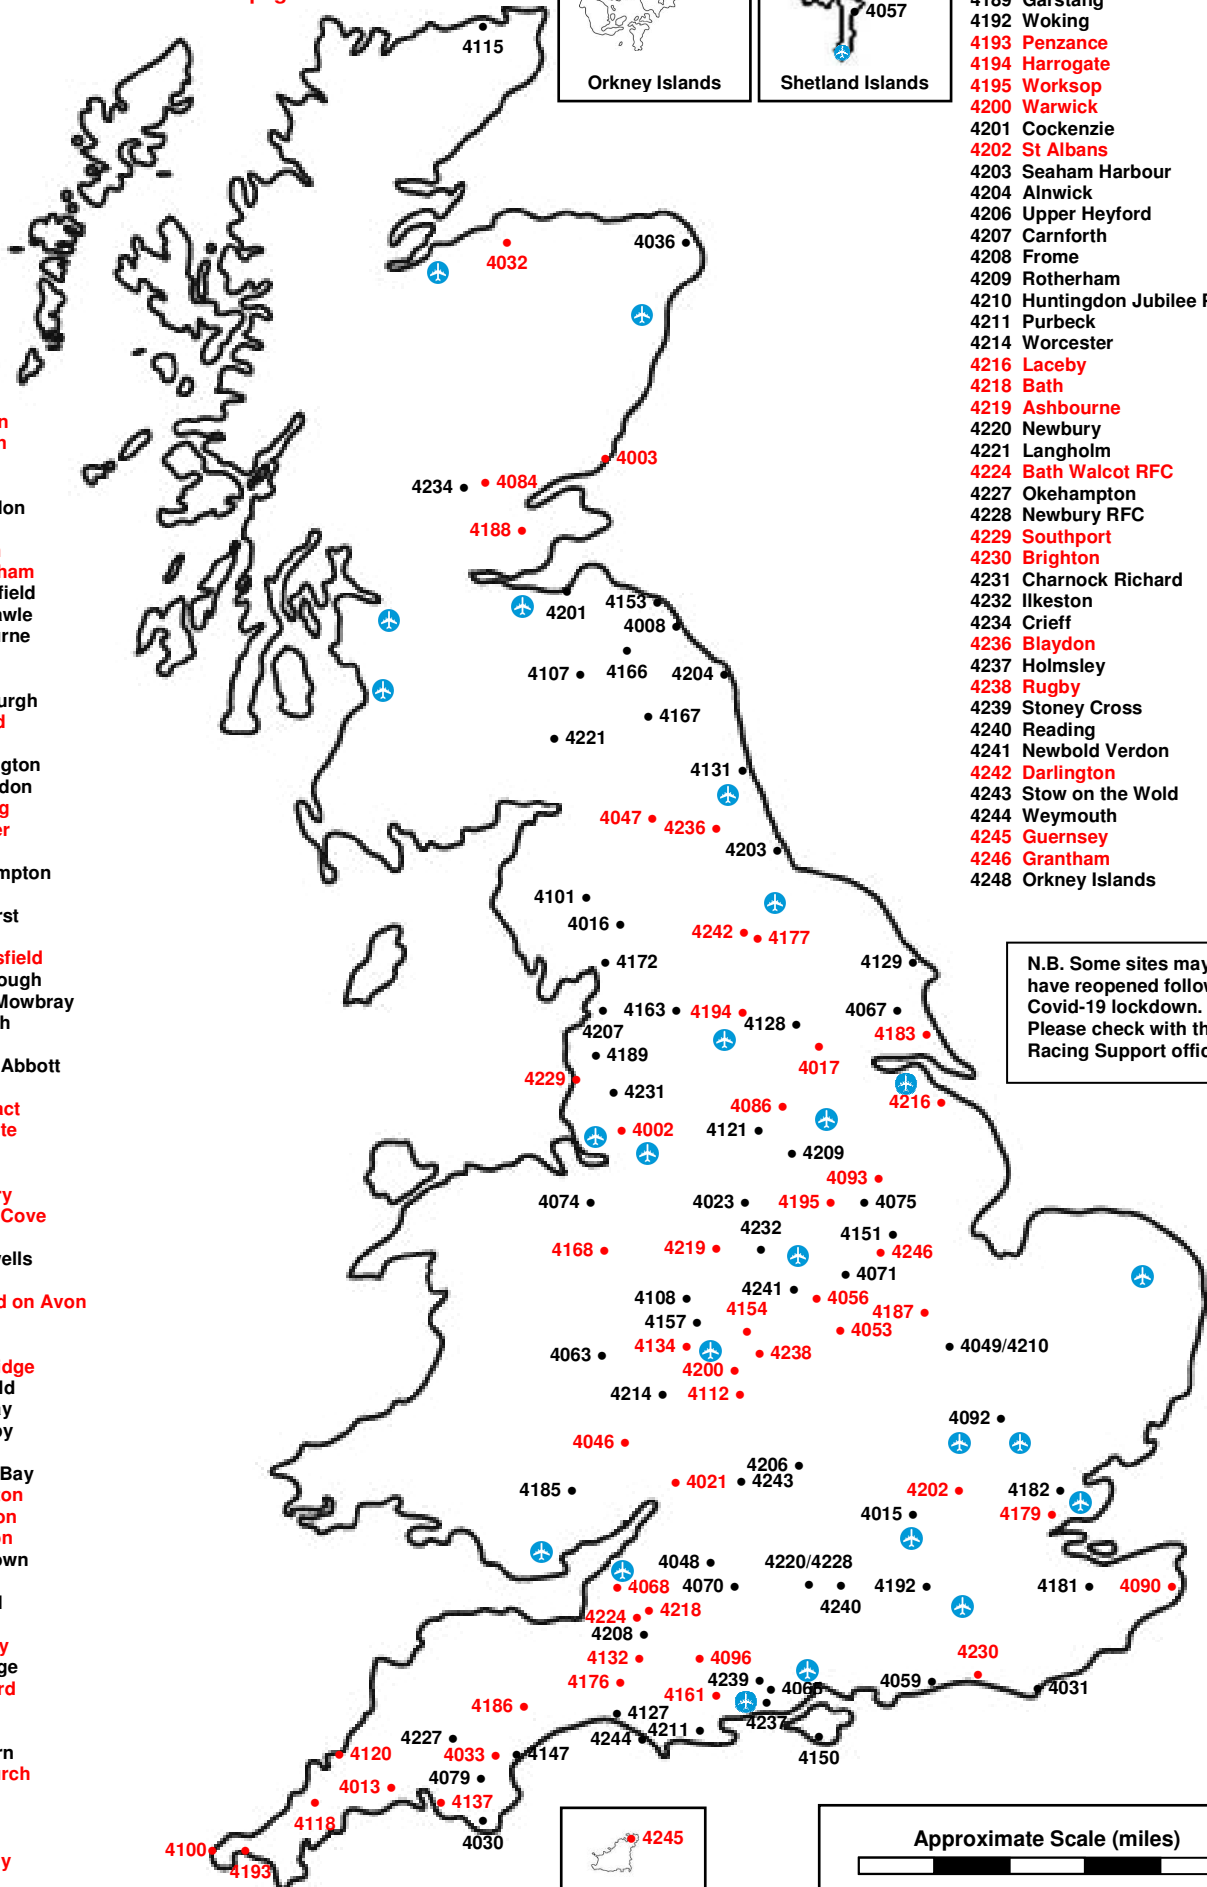

RPRA Inland Liberation Sites

Approximate position – August 2022

 Major airports – No liberations within 8 miles at ANY time

Sites in red indicate where local airfields are to be notified – see Rule Book page 28

- 4002 Appleton
- 4003 Arbroath
- 4008 Berwick
- 4013 Bodmin
- 4015 Bovingdon
- 4016 Brough
- 4017 Bubwith
- 4021 Cheltenham
- 4023 Chesterfield
- 4030 East Prawle
- 4031 Eastbourne
- 4032 Elgin
- 4033 Exeter
- 4036 Fraserburgh
- 4046 Hereford
- 4047 Hexham
- 4048 Hullavington
- 4049 Huntingdon
- 4053 Kettering
- 4056 Leicester
- 4057 Lerwick
- 4059 Littlehampton
- 4063 Ludlow
- 4065 Lyndhurst
- 4067 Malton
- 4068 Mangotsfield
- 4070 Marlborough
- 4071 Melton Mowbray
- 4074 Nantwich
- 4075 Newark
- 4079 Newton Abbott
- 4084 Perth
- 4086 Pontefract
- 4090 Ramsgate
- 4092 Reed
- 4093 Retford
- 4096 Salisbury
- 4100 Sennen Cove
- 4101 Shap
- 4107 St Boswells
- 4108 Stafford
- 4112 Stratford on Avon
- 4115 Thurso
- 4118 Truro
- 4120 Wadebridge
- 4121 Wakefield
- 4127 West Bay
- 4128 Wetherby
- 4129 Whitby
- 4131 Whitley Bay
- 4132 Wincanton
- 4134 Wollaston
- 4137 Yelverton
- 4147 Kingsdown
- 4150 Chale
- 4151 Sleaford
- 4153 Dunbar
- 4154 Coventry
- 4157 Penkridge
- 4161 Blandford
- 4163 Ingleton
- 4166 Kelso
- 4167 Otterburn
- 4168 Whitchurch
- 4172 Tebay
- 4176 Yeovil
- 4177 Aycliffe
- 4179 Billericay