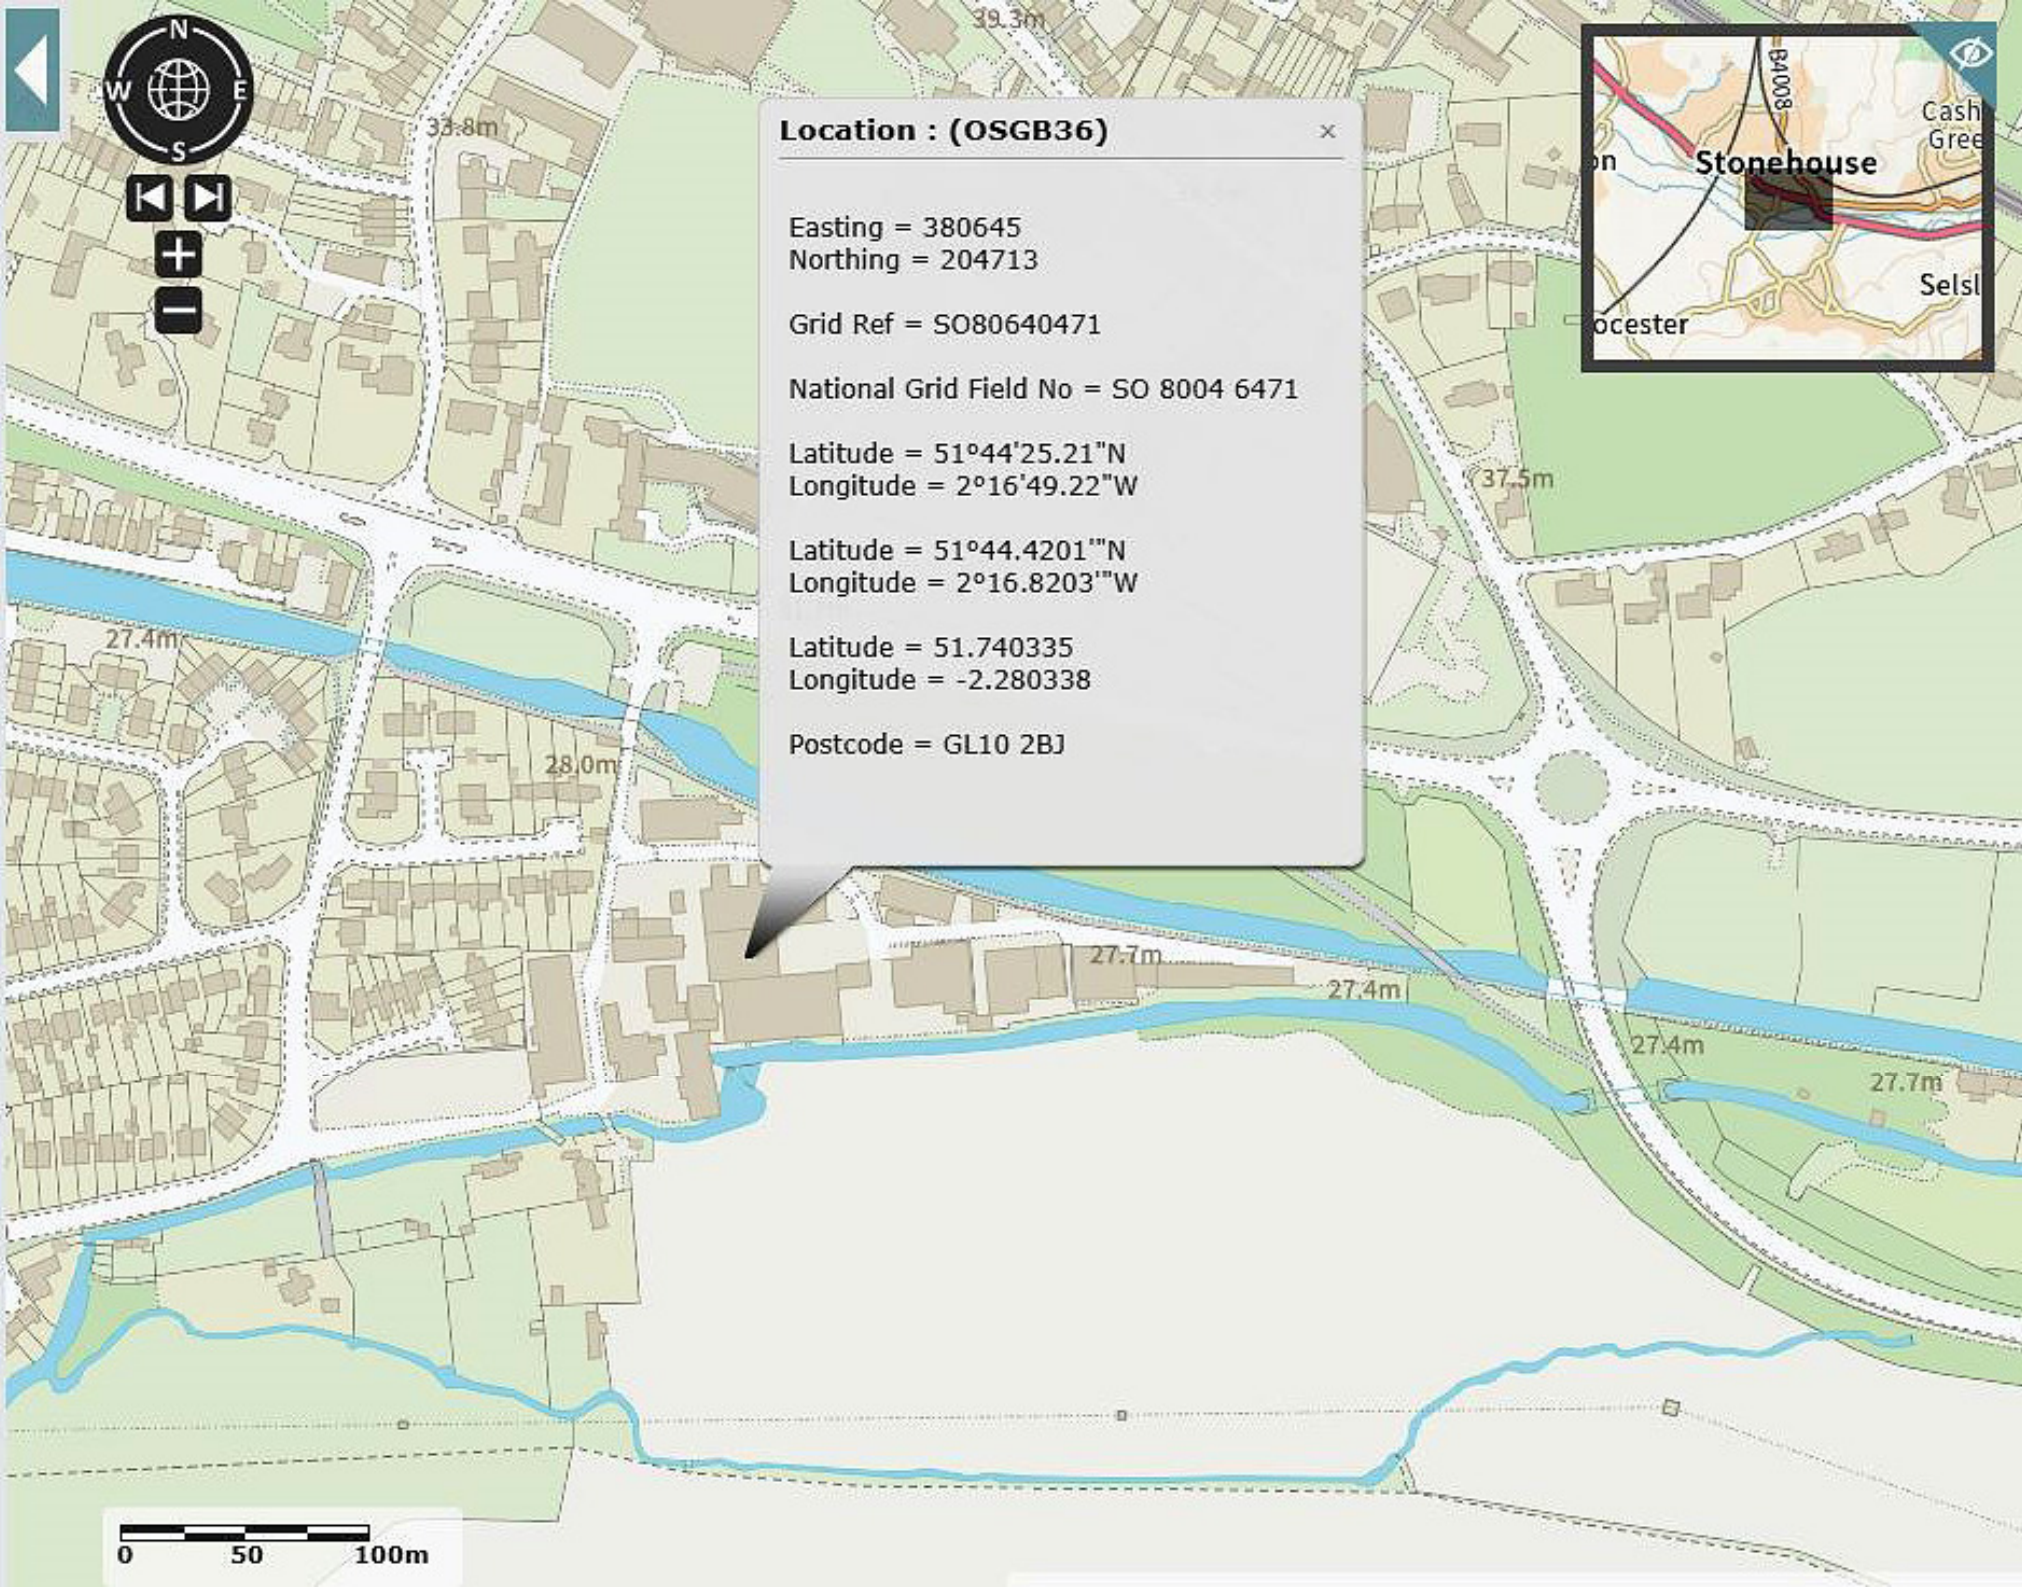

Location : (OSGB36) ✕

Easting = 380645
Northing = 204713

Grid Ref = SO80640471

National Grid Field No = SO 8004 6471

Latitude = 51°44'25.21"N
Longitude = 2°16'49.22"W

Latitude = 51.740335
Longitude = -2.280338

Latitude = 51.740335
Longitude = -2.280338

Postcode = GL10 2BJ

Location : (OSGB36)

Easting = 380645
Northing = 204713

Grid Ref = SO80640471

National Grid Field No = SO 8004 6471

Latitude = 51°44'25.21"N
Longitude = 2°16'49.22"W

Latitude = 51°44.4201"N
Longitude = 2°16.8203"W

Latitude = 51.740335
Longitude = -2.280338

Postcode = GL10 2BJ