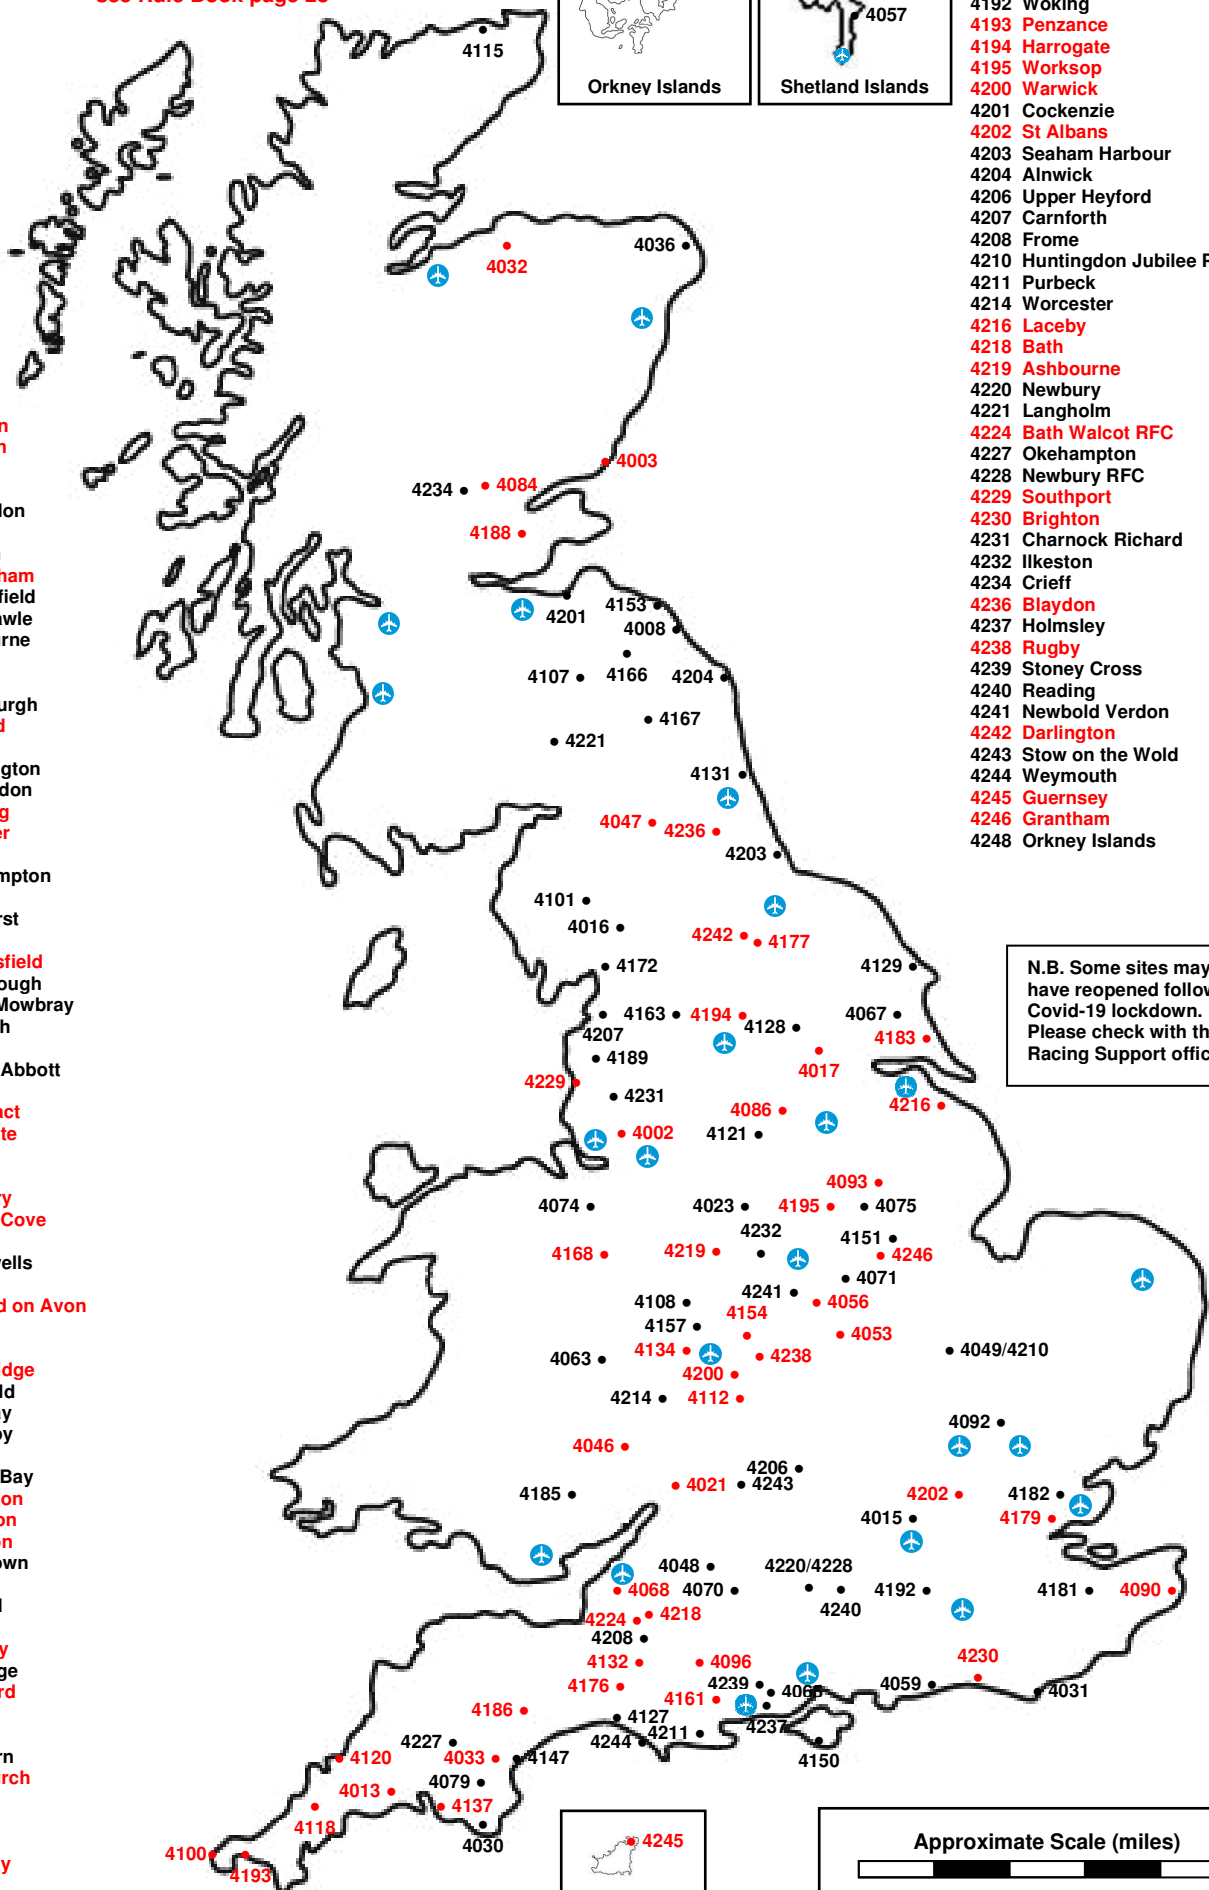

# RPRA Inland Liberation Sites

Approximate position – March 2023

Major airports – No liberations within 8 miles at ANY time

Sites in red indicate where local airfields are to be notified – see Rule Book page 28

- 4002 Appleton
- 4003 Arbroath
- 4008 Berwick
- 4013 Bodmin
- 4015 Bovingdon
- 4016 Brough
- 4017 Bubwith
- 4021 Cheltenham
- 4023 Chesterfield
- 4030 East Prawle
- 4031 Eastbourne
- 4032 Elgin
- 4033 Exeter
- 4036 Fraserburgh
- 4046 Hereford
- 4047 Hexham
- 4048 Hullavington
- 4049 Huntingdon
- 4053 Kettering
- 4056 Leicester
- 4057 Lerwick
- 4059 Littlehampton
- 4063 Ludlow
- 4065 Lyndhurst
- 4067 Malton
- 4068 Mangotsfield
- 4070 Marlborough
- 4071 Melton Mowbray
- 4074 Nantwich
- 4075 Newark
- 4079 Newton Abbott
- 4084 Perth
- 4086 Pontefract
- 4090 Ramsgate
- 4092 Reed
- 4093 Retford
- 4096 Salisbury
- 4100 Sennen Cove
- 4101 Shap
- 4107 St Boswells
- 4108 Stafford
- 4112 Stratford on Avon
- 4115 Thurso
- 4118 Truro
- 4120 Wadebridge
- 4121 Wakefield
- 4127 West Bay
- 4128 Wetherby
- 4129 Whitby
- 4131 Whitley Bay
- 4132 Wincanton
- 4134 Wollaston
- 4137 Yelverton
- 4147 Kingsdown
- 4150 Chale
- 4151 Sleaford
- 4153 Dunbar
- 4154 Coventry
- 4157 Penkridge
- 4161 Blandford
- 4163 Ingleton
- 4166 Kelso
- 4167 Otterburn
- 4168 Whitchurch
- 4172 Tebay
- 4176 Yeovil
- 4177 Aycliffe
- 4179 Billericay